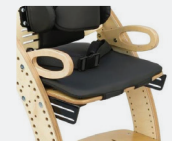

Transfer Handles

3320-5502-000